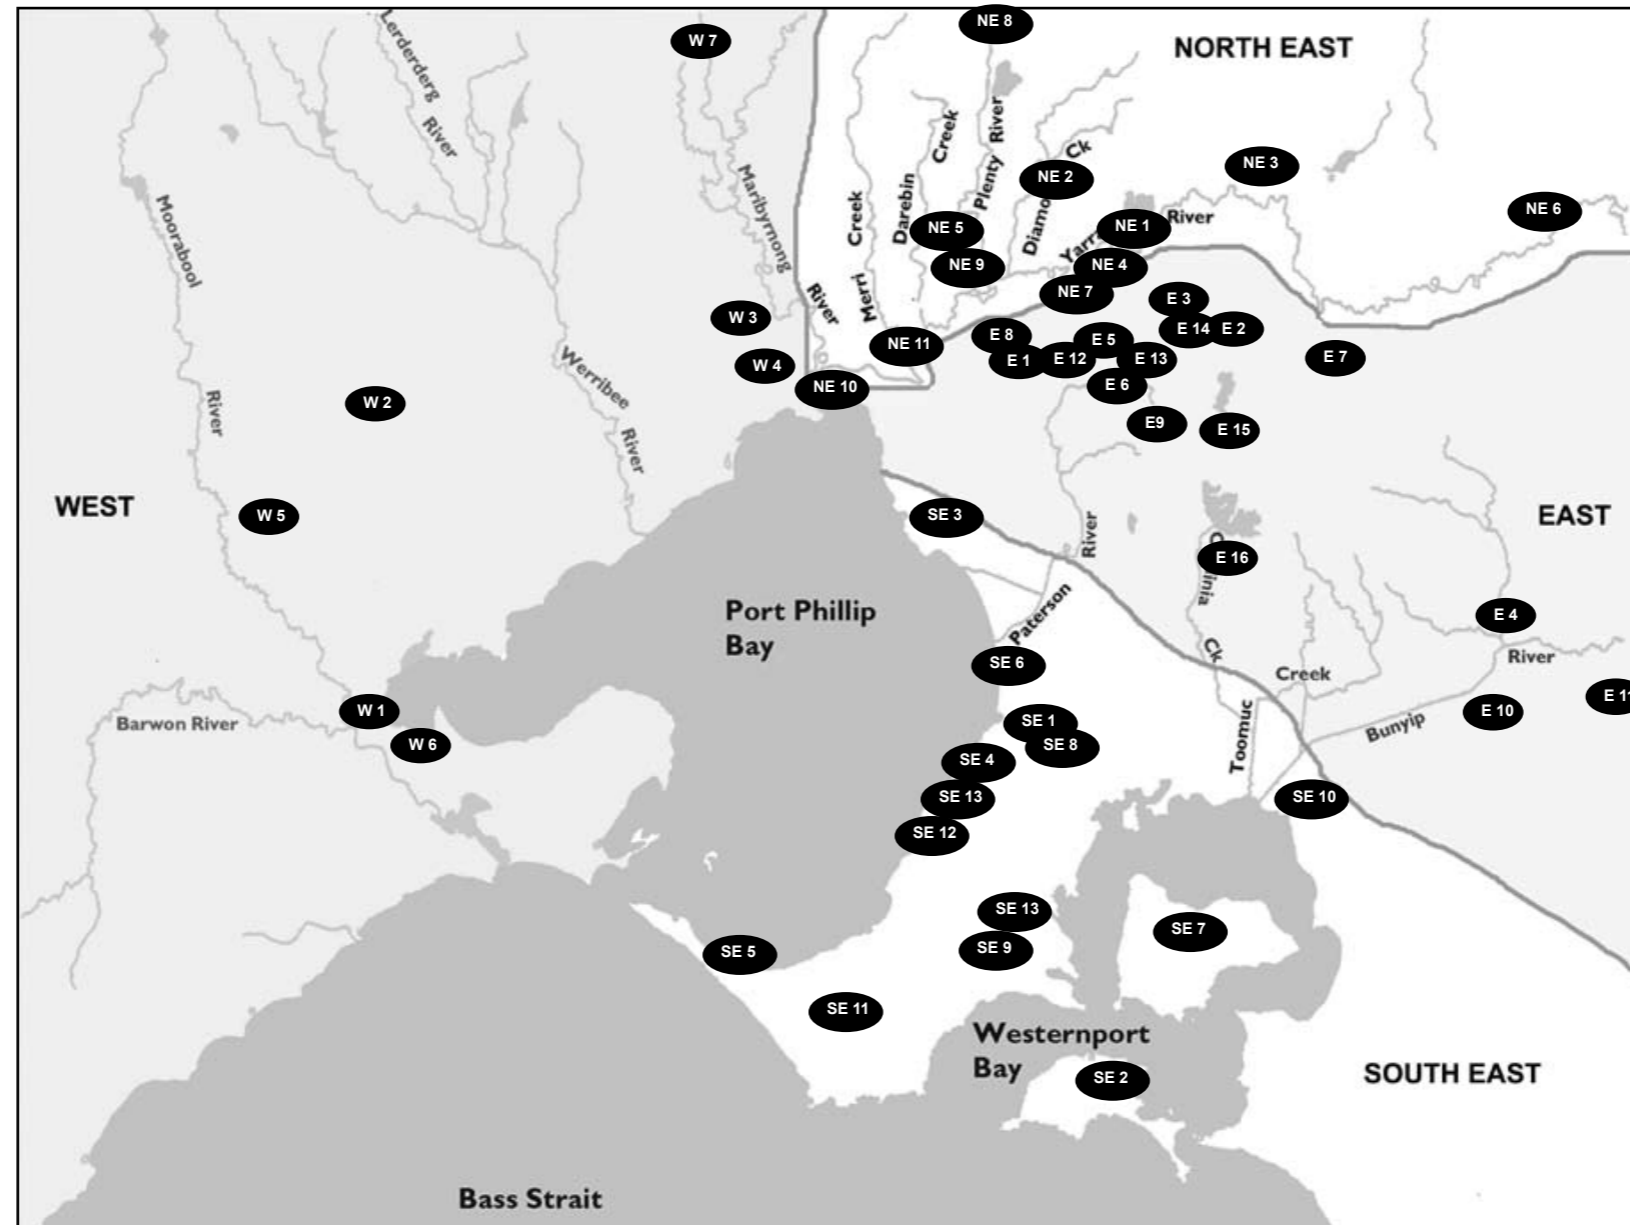

The list has been prepared based on the information provided by the nurseries and Greening Australia cannot accept responsibility for the conduct of any nursery listed.

Greening Australia encourages and recommends the use of seed collected from local native plants in revegetation projects. The adaptations of these plants over many thousands of years to local conditions (such as soils and climate) means that, with good site preparation, they are likely to grow successfully and provide multiple benefits. These adaptations include co-evolution with our native fauna eg. providing food, nest sites, shelter, and our plants depend on native fauna, eg pollinators.

When purchasing stock, ask the suppliers for details of the plant source and the suitability of the plants for your needs.

Please phone before visiting any plant nurseries. This listing will not be current for all nurseries due to the drought in recent years and the closure of some nurseries particularly in northern Victoria because of unreliable water supply issues and increased frost frequency. We regret any inconvenience.

If your group would like assistance with training in plant propagation, seed collection, plant identification and project planning please contact Greening Australia on 9450 5300.

CODES	
R	Retail
G	Contract Grower
Cr	Community Nursery
Cg	Contract Grower
	Community Nursery
	General Supplies
W	Wholesale

No	Name	Code	Address	M/ways	Contact name	Phone	Email	Stock for	website
WEST REGION									
W 1	Geelong Indigenous Nursery	G, W	PO.Box 4160 Geelong, 3220	453 B10	John King	0429 315 928	jk374311@bigpond.net.au	Geelong, Werribee & volcanic plains	
W 2	Greybox & Grasslands Indigenous Nursery	R, G, W	Balliang	V/rds 77 G7	Peter Wlodarczyk	5369 5221	christine@gagin.com.au	Western Plains & adjacent sclerophyll forests	
W 3	Iramoo Indigenous Nursery	R, G, W	c/- Victoria University, St Albans Campus	25 K3	Melissa Doherty	9919 2815 0408 032 052	iramoo@vu.edu.au	Western Suburbs, basalt plains	www. iramoo.org.au
W 4	Newport Lakes Native Nursery	R, G	2 Margaret St. Newport 3015	55 F3		9391 0044		Western Basalt, Aquatics	
W 5	Treehome Nursery	R, G, W	39 Carr St. Teesdale, 3328	93 B2	Steven Murphy	5281 5254	treehome@bigpond.com	Teesdale and Western Plains between Geelong & Colac	
W 6	West Coast Indigenous Grower/Supplier	R, G	50 Coppards Rd Newcomb, 3219	453 B10	Graeme Stockton	5261 5773 0425 752 648	graemes@pipeline.com.au	Bellarine Peninsula & Torquay region	
W 7	Western Plains Flora	G, W, R	628 Wildwood Rd, Bulla 3429	383 J5	Ian Taylor	9740 3178	wpflora@iprimus.com.au	Keilor, Werribee Plains, Plenty River & Macedon Ranges	
NORTH EAST REGION									
NE 1	Bimbadeen Nursery	R, W	104 Webb St. Warrandyte, 3113	35 G2	Bev Hanson	9844 3906		Eltham, Warrandyte, Wonga Park & Park Orchards